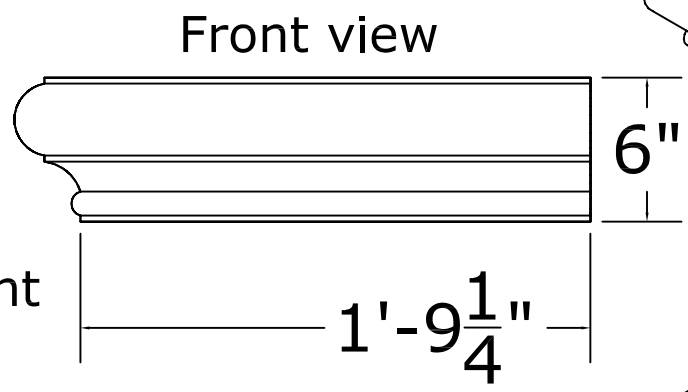

T60 BRICKLINE TRIM VARIATIONS

All Pieces
are:
2' L
6" H
5 $\frac{1}{2}$ " D
All pieces
shown have
same profile.