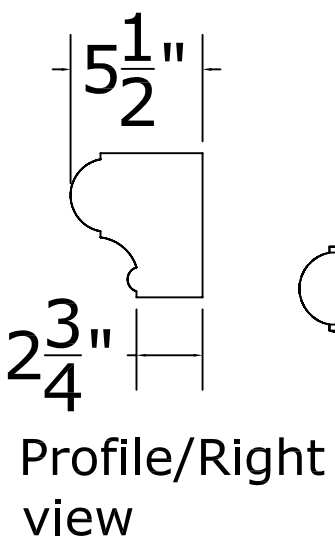

T60 BRICKLINE TRIM VARIATIONS

All Pieces
are:
2' L
6" H
5 $\frac{1}{2}$ " D
All pieces
shown have
same profile.