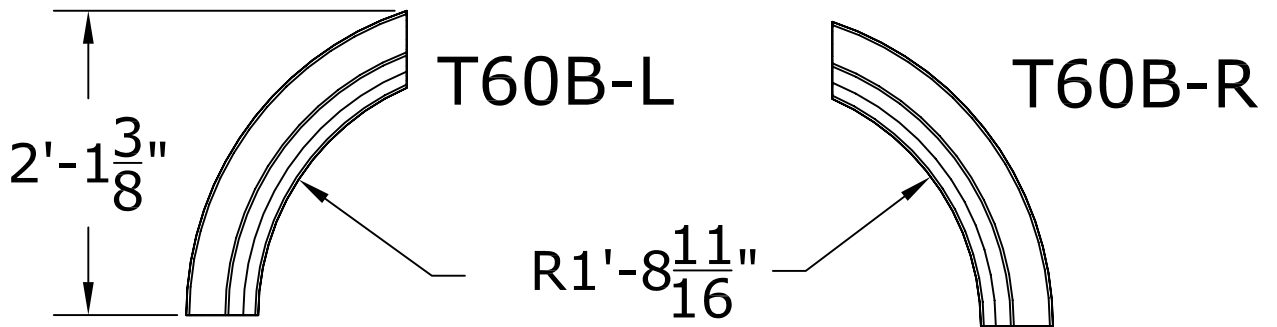

# T60 BRICKLINE RADIUS TRIM VARIATIONS

All pieces  
are:  
6" H  
5 1/2" D  
Varies L

All pieces  
shown have  
same profile.