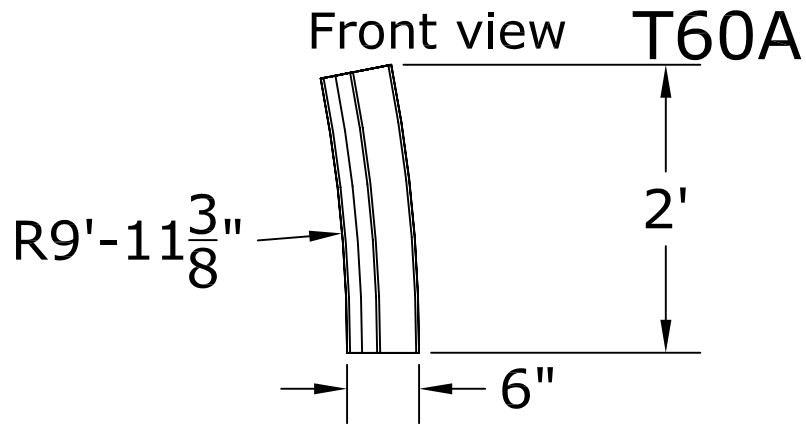

# T60 BRICKLINE RADIUS TRIM VARIATIONS

All pieces  
are:  
6" H  
5 1/2" D  
Varies L

All pieces  
shown have  
same profile.