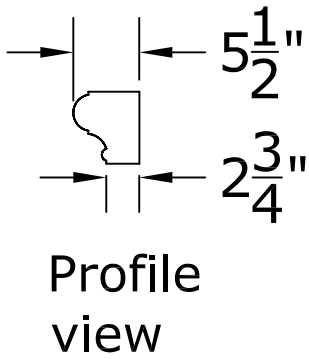

# T60 BRICKLINE RADIUS TRIM VARIATIONS

All pieces  
are:  
6" H  
5 1/2" D  
Varies L

All pieces  
shown have  
same profile.