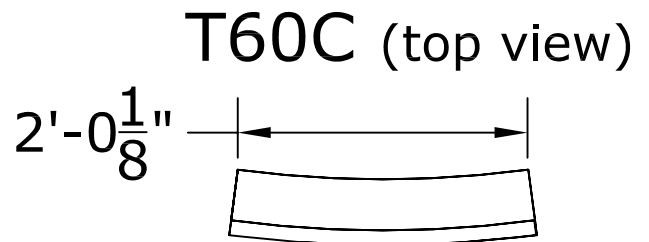

# T60 BRICKLINE RADIUS TRIM VARIATIONS

All pieces  
are:  
6" H  
5 1/2" D  
Varies L

All pieces  
shown have  
same profile.