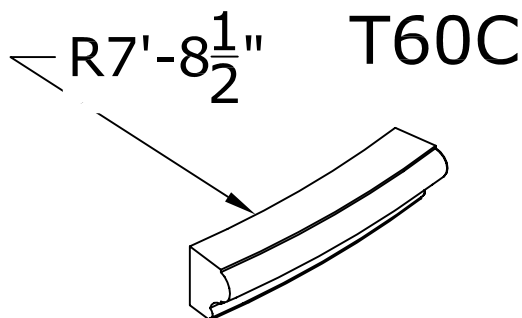

# T60 BRICKLINE RADIUS TRIM VARIATIONS

All pieces  
are:  
6" H  
5 1/2" D  
Varies L

All pieces  
shown have  
same profile.