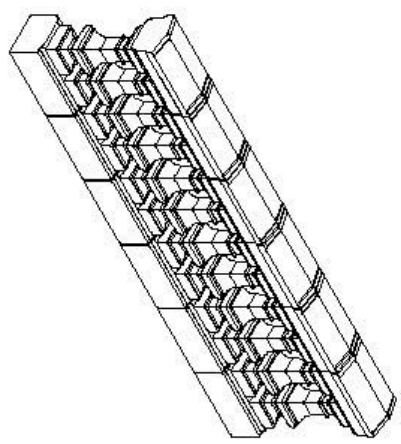

MODEL FINISH DATE: INITIAL: MOLD FINISH DATE: INITIAL:
 THE INFORMATION CONTAINED IN THIS DRAWING IS THE SOLE PROPERTY OF MILESTONE. ANY REPRODUCTION IN PART OR WHOLE WITHOUT THE WRITTEN PERMISSION OF MILESTONE IS PROHIBITED.

WEIGHT: CUB. FT. JOB: CATALOG DWG NO. F-36

A-36

A-36

JOB	LINEAR FEET	CAD GENERATED DRAWING	MILESTONE Design™ AMARILLO, TX 79107 888-851-3381 WWW.MILESTONE.LTD.COM	REVISIONS		
	UNITS	APPROVALS DATE		REV.	DESCRIPTION	DATE
	PIECE COUNT	DRAWN Matthew R. CHECKED	11/21/02			
	COLOR	ENGINEER				
	FINISH	APPROVED				
	SCALE	APPROVED				
		SIZE DWG NO.	B	REV.	C	
		CAD FILE		PRINT TOP		