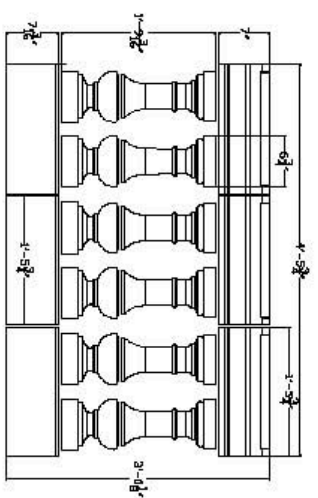

MODEL FINISH DATE: INITIAL: MOLD FINISH DATE: INITIAL:
 THE INFORMATION CONTAINED IN THIS DRAWING IS THE SOLE PROPERTY OF MILESTONE. ANY REPRODUCTION IN PART OR WHOLE WITHOUT THE WRITTEN PERMISSION OF MILESTONE IS PROHIBITED.

WEIGHT: CUB. FT. JOB: CATALOG DWG NO. F-36

A-36

A-36

JOB	LINEAR FEET	CAD GENERATED DRAWING	MILESTONE Design™ AMARILLO, TX 79107 888-851-3381 WWW.MILESTONE.LTD.COM	REVISIONS		
	UNITS	APPROVALS DATE		REV.	DESCRIPTION	DATE
	PIECE COUNT	DRAWN Matthew R. CHECKED	11/21/02			
	COLOR	ENGINEER				
	FINISH	APPROVED				
	SCALE	APPROVED				
		SIZE DWG NO.	B	REV.	C	
		CAD FILE		PRINT TOP		