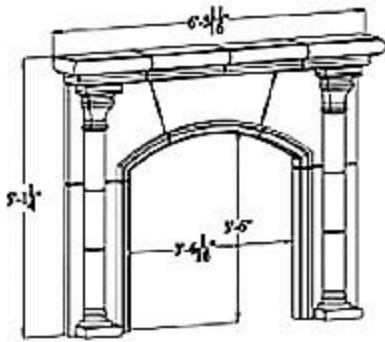

F-21 Noir**