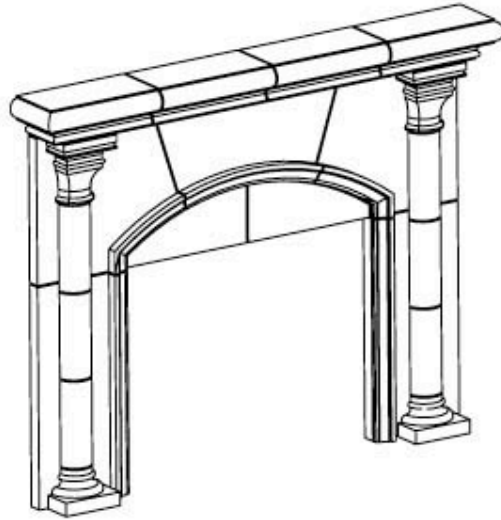

MILESTONE

Lightweight Cast Limestone
Amarillo, TX 79107
888-851-3381 www.milestoneltd.com

Specification Sheet

Catalog Number: F-21

Noir Fireplace

Weight: 373lbs

Cuft: 5.6

Scale: 3/4"=1'

F-21

Noir