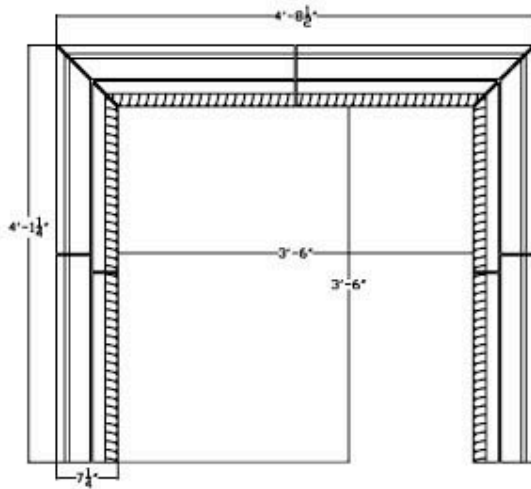

Specification Sheet

Catalog Number: F-27

Nantuckett Fireplace

Weight: 153lbs

Cuft: 2.33

Scale: 3/4"=1'

F-27

Nantuckett