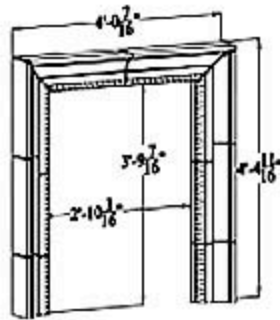

F-27 Nantuckett