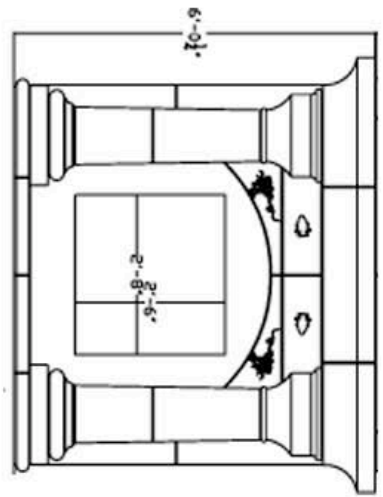

MODEL FINISH DATE: INITIAL: MOLD FINISH DATE: INITIAL:
THE INFORMATION CONTAINED IN THIS DRAWING IS THE SOLE PROPERTY OF MILESTONE. ANY REPRODUCTION IN PART OR WHOLE WITHOUT THE WRITTEN PERMISSION OF MILESTONE IS PROHIBITED.

F-36 (Napa) Petit Syrah

WEIGHT: CU. FT. JOB: CATALOG DWG NO. F-36

JOB		CAD GENERATED DRAWING		MILESTONE Design™ AMARILLO, TX 79107 888-851-3381 WWW.MILESTONELTD.COM		REVISIONS REV. DESCRIPTION DATE APPROVED	
LINEAR FEET		APPROVALS	DATE				
UNITS		DRAWN BY	11/21/02				
PIECE COUNT		CHECKED					
COLOR		ENGINEER					
FINISH		APPROVED					
SCALE		APPROVED		SIZE DWG. NO. F-36	REV. C		
				CAD FILE:	SHEET 1001