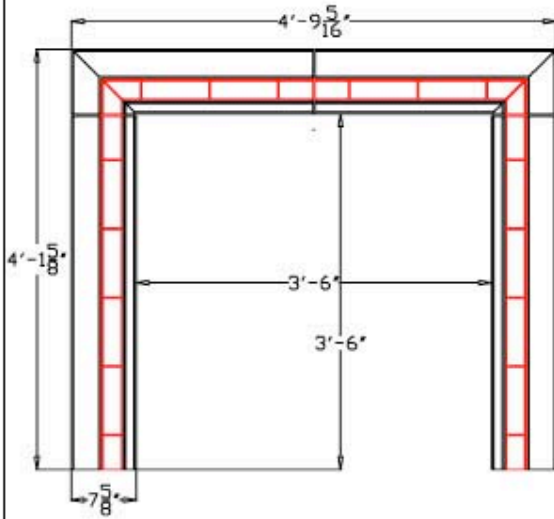

F-41 Vicenza