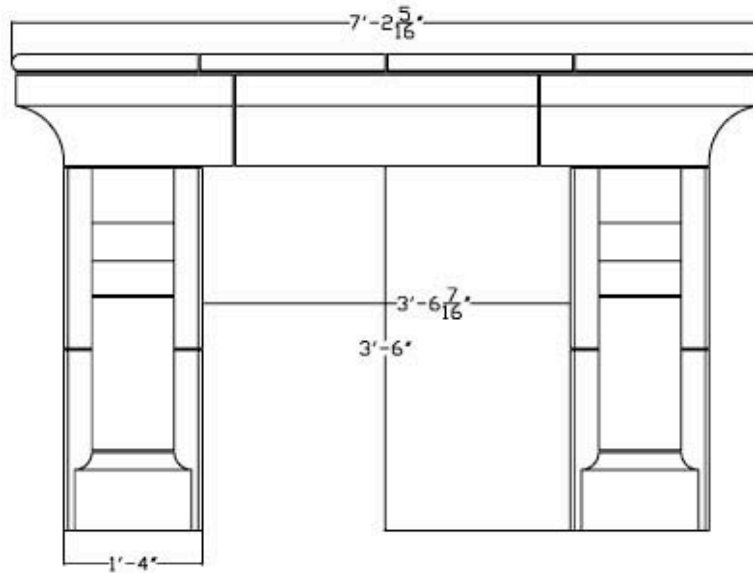

F-14

New Orleans