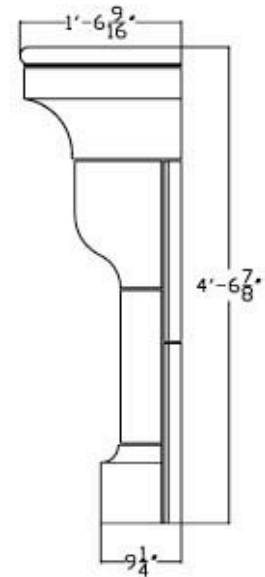

F-14

New Orleans