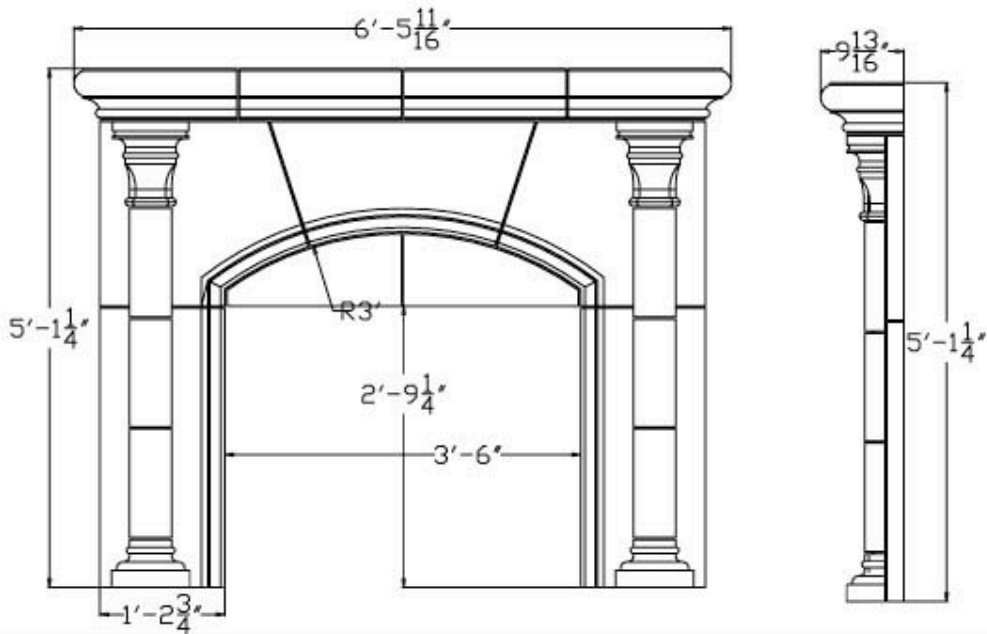

Specification Sheet

Catalog Number: F-21

Noir Fireplace

Weight: 373lbs

Cuft: 5.6

Scale: 3/4"=1'

F-21

Noir