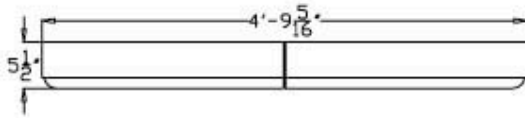

F-41 Vicenza