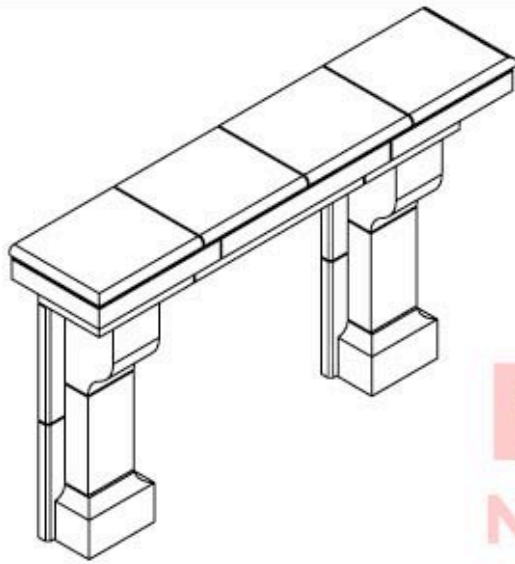

SOME FIREPLACES ARE CAST TO FIT SPECIFIC HEAT N GLO FIREBOX UNITS.

PLEASE CALL TO RECEIVE FULL SHOP DRAWINGS ON ALL FIREPLACES.

MOST FIREPLACE FIREBOX SIZES AND HEIGHTS ARE ADJUSTABLE BY FIELD CUTTING.

F-14
New Orleans*