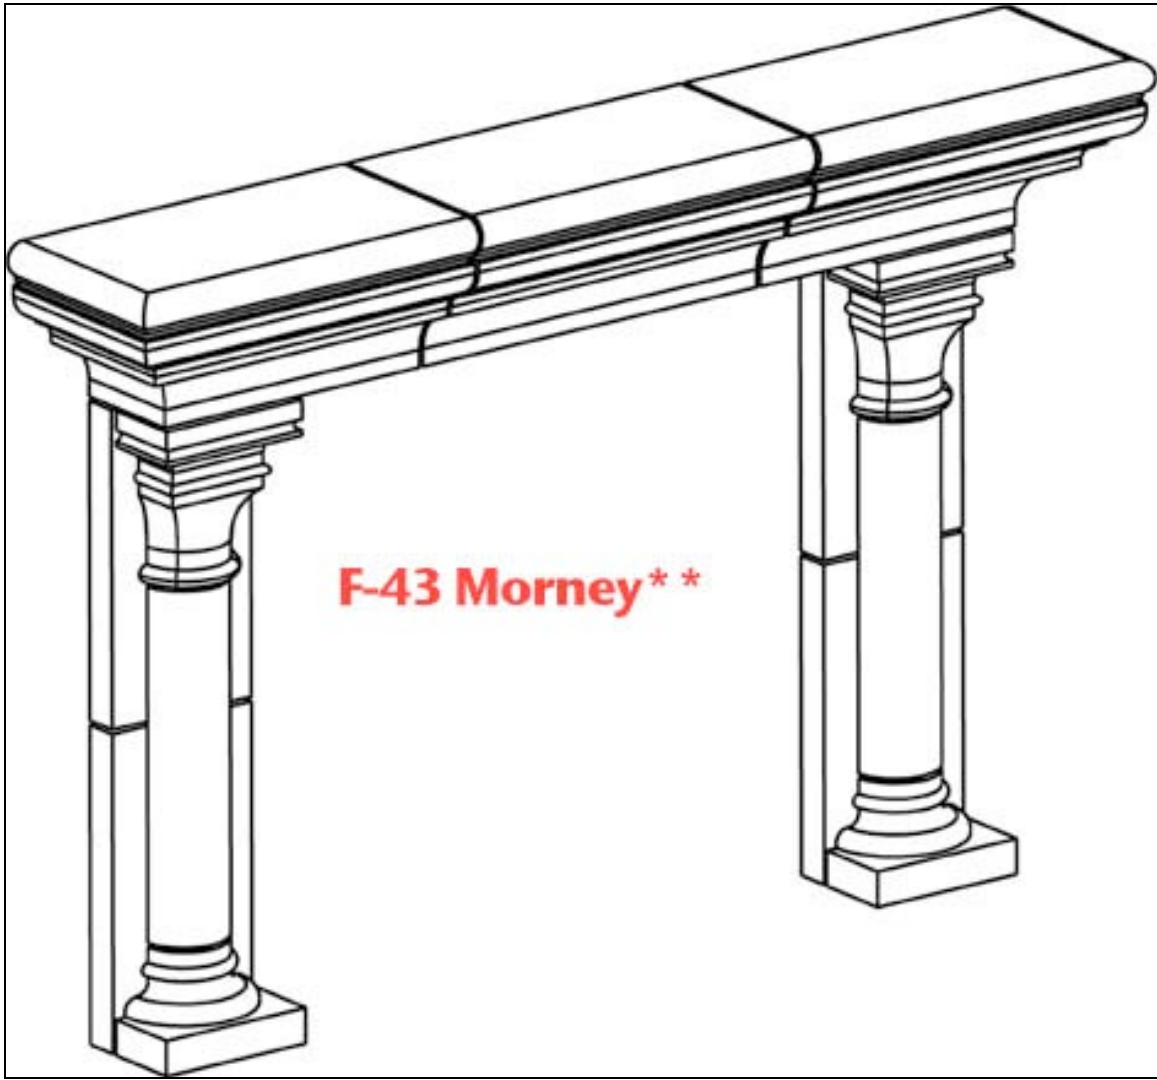

F-43 Morney**