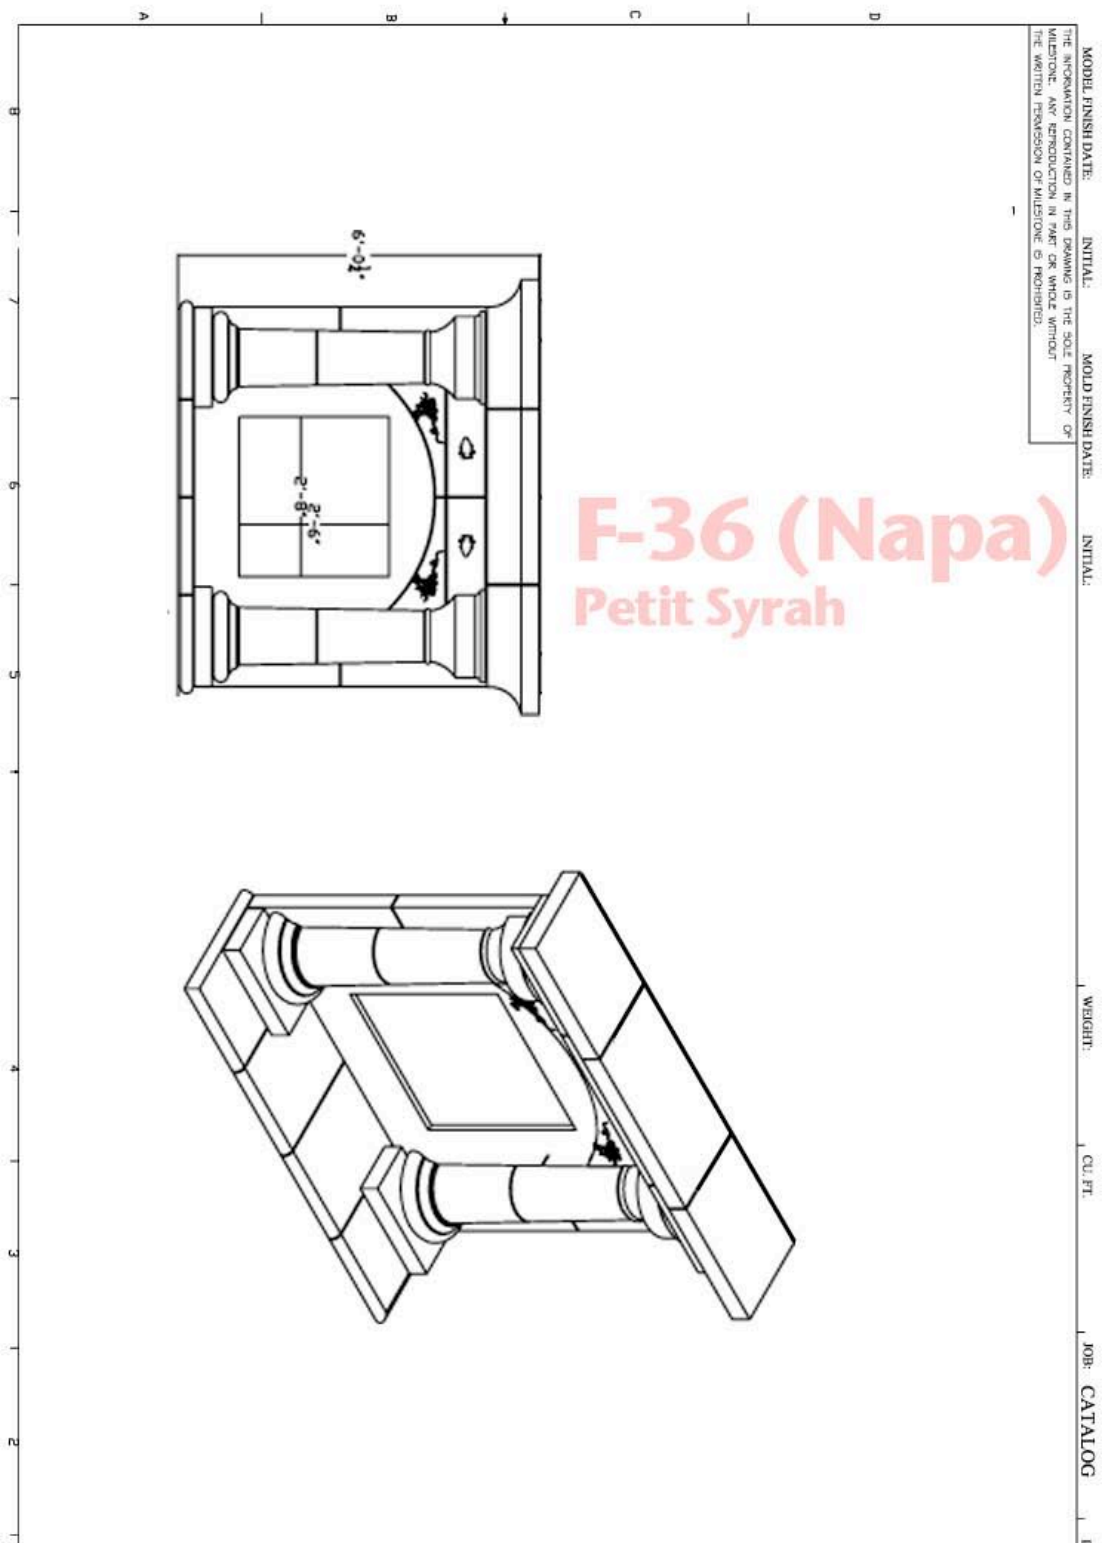

MODEL FINISH DATE: INITIAL: MOLD FINISH DATE: INITIAL:
THE INFORMATION CONTAINED IN THIS DRAWING IS THE SOLE PROPERTY OF MILESTONE. ANY REPRODUCTION IN PART OR WHOLE WITHOUT THE WRITTEN PERMISSION OF MILESTONE IS PROHIBITED.

F-36 (Napa) Petit Syrah

WEIGHT: CU. FT. JOB: CATALOG DWG NO. F-36

JOB		CAD GENERATED DRAWING		MILESTONE Design™ AMARILLO, TX 79107 888-851-3381 WWW.MILESTONELTD.COM		REVISIONS REV. DESCRIPTION DATE APPROVED	
LINEAR FEET		APPROVALS	DATE				
UNITS		DRAWN BY	11/21/02				
PIECE COUNT		CHECKED					
COLOR		ENGINEER					
FINISH		APPROVED					
SCALE		APPROVED		SIZE DWG. NO. F-36	REV. C		
				CAD FILE:	SHEET 1001