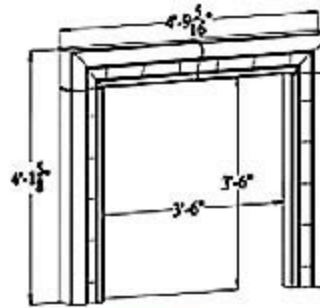

F-41 Vicenza