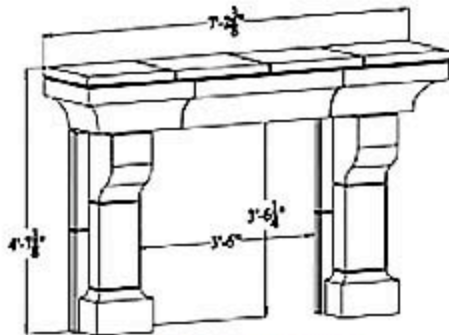

FIREPLACES

Click on any fireplace drawing or use the Bookmarks (on left side of PDF) to navigate directly to individual fireplace illustrations and specifications.

F-14 New Orleans+