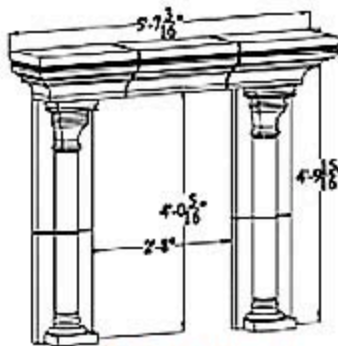

F-43 Morney**

*MANTLE INCLUDED IN PRICE

**MANTLE INCLUDED IN PRICE, CUSTOMER MAY PICK WHICH

SOME FIREPLACES ARE CAST TO FIT SPECIFIC HEAT N GLO FIREBOX UNITS.

PLEASE CALL TO RECEIVE FULL SHOP DRAWINGS ON ALL FIREPLACES.

MOST FIREPLACE FIREBOX SIZES AND HEIGHTS ARE ADJUSTABLE BY FIELD CUTTING.