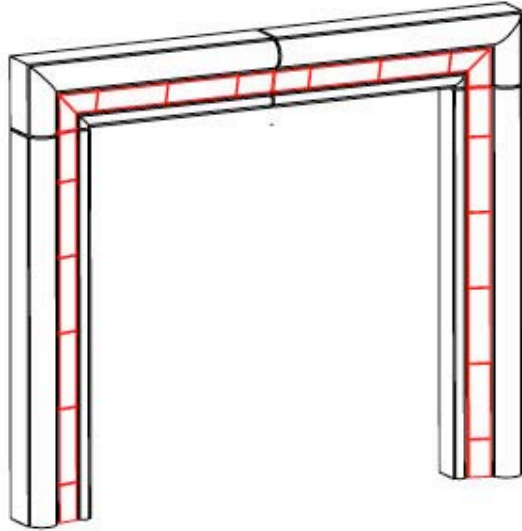

MILESTONE

Lightweight Cast Limestone
Amarillo, TX 79107
888-851-3381 www.milestoneltd.com

Specification Sheet

Catalog Number: F-41

Vicenza Fireplace

Weight: 172lbs

Cuft: 2.7

Scale: 3/4"=1'

F-41 Vicenza