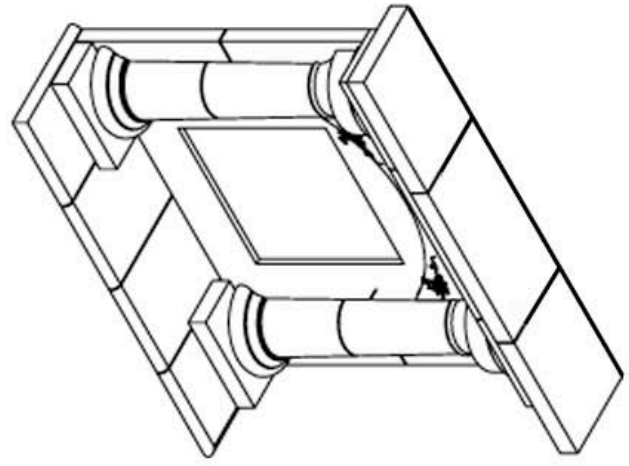

MODEL FINISH DATE: INITIAL: MOLD FINISH DATE: INITIAL:
THE INFORMATION CONTAINED IN THIS DRAWING IS THE SOLE PROPERTY OF MILESTONE. ANY REPRODUCTION IN PART OR WHOLE WITHOUT THE WRITTEN PERMISSION OF MILESTONE IS PROHIBITED.

F-36 (Napa) Petit Syrah

WEIGHT: CU. FT. JOB: CATALOG DWG NO. F-36

JOB		CAD GENERATED DRAWING		MILESTONE Design™ AMARILLO, TX 79107 888-851-3381 WWW.MILESTONELTD.COM		REVISIONS REV. DESCRIPTION DATE APPROVED	
LINEAR FEET		APPROVALS	DATE				
UNITS		DRAWN BY	11/21/02				
PIECE COUNT		CHECKED					
COLOR		ENGINEER					
FINISH		APPROVED					
SCALE		APPROVED		SIZE DWG. NO. F-36	REV. C		
				CAD FILE:	SHEET 1001