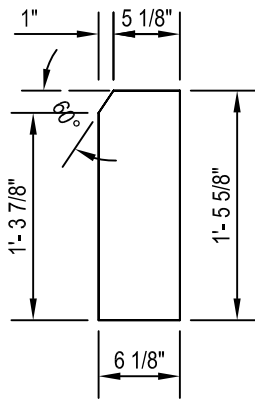

MILESTONE

MILESTONE ARCHITECTURAL ORNAMENTATION, INC.
4225 NE 9TH AVENUE
AMARILLO, TEXAS 79107
TOLL FREE: 1-888-851-3381
PHONE: (806) 381-4030
FAX: (806) 381-6996
www.milestoneltd.com

SIDE VIEW