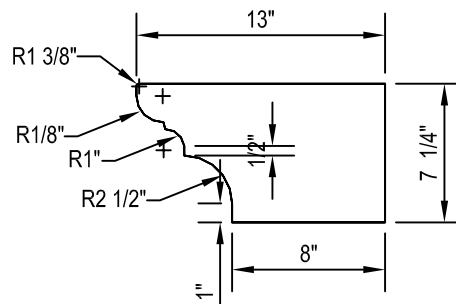

FRONT VIEW

SIDE VIEW

NOTES:

1. INSTALLATION TO BE COMPLETED IN ACCORDANCE WITH MANUFACTURERS SPECIFICATIONS.
2. DO NOT SCALE DRAWINGS.
3. CONTRACTORS NOTE: FOR PROJECT AND PURCHASING INFORMATION VISIT www.CADdetails.com/info REFERENCE NUMBER 419-188.

MANTEL SECTIONS

M4-S