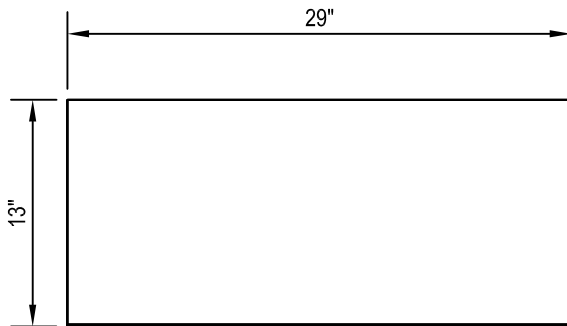

MILESTONE

MILESTONE ARCHITECTURAL ORNAMENTATION, INC.
4225 NE 9TH AVENUE
AMARILLO, TEXAS 79107
TOLL FREE: 1-888-851-3381
PHONE: (806) 381-4030
FAX: (806) 381-6996
www.milestoneltd.com

TOP VIEW