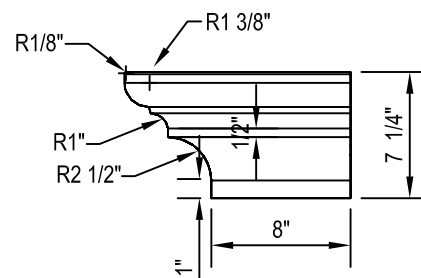

FRONT VIEW

SIDE VIEW

NOTES:

1. INSTALLATION TO BE COMPLETED IN ACCORDANCE WITH MANUFACTURERS SPECIFICATIONS.
2. DO NOT SCALE DRAWINGS.
3. CONTRACTORS NOTE: FOR PROJECT AND PURCHASING INFORMATION VISIT www.CADdetails.com/info REFERENCE NUMBER 419-189.

MANTEL SECTIONS

M4-R