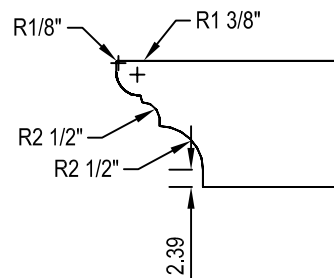

FRONT VIEW

SIDE VIEW

NOTES:

1. INSTALLATION TO BE COMPLETED IN ACCORDANCE WITH MANUFACTURERS SPECIFICATIONS.
2. DO NOT SCALE DRAWINGS.
3. CONTRACTORS NOTE: FOR PROJECT AND PURCHASING INFORMATION VISIT www.CADdetails.com/info REFERENCE NUMBER 419-187.

MANTEL SECTIONS

M4-L