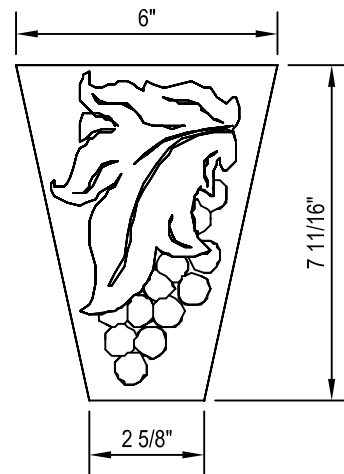

MILESTONE

MILESTONE ARCHITECTURAL ORNAMENTATION, INC.
4225 NE 9TH AVENUE
AMARILLO, TEXAS 79107
TOLL FREE: 1-888-851-3381
PHONE: (806) 381-4030
FAX: (806) 381-6996
www.milestoneltd.com

ALL JOINTS SHOULD BE
SET TO 1/4"

SIDE VIEW

FRONT VIEW

NOTES:

1. INSTALLATION TO BE COMPLETED IN ACCORDANCE WITH MANUFACTURERS SPECIFICATIONS.
2. DO NOT SCALE DRAWINGS.
3. CONTRACTORS NOTE: FOR PROJECT AND PURCHASING INFORMATION VISIT www.CADdetails.com/info REFERENCE NUMBER 419-142.

KEYSTONE

MODEL K5 - GRAPE KEYSTONE