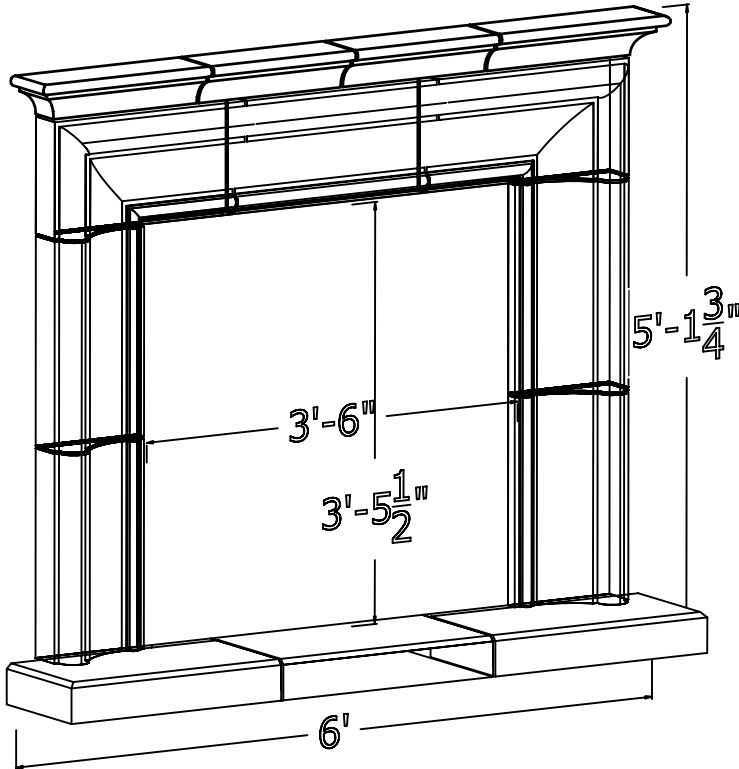

MILESTONE

Lightweight Cast Limestone
Amarillo, TX 79107
888-851-3381 www.milestoneltd.com

Specification Sheet

Catalog Number: F-30
Seattle Sq Fireplace
Scale: 3/4"=1'

SOME FIELD CUTTING MAY BE
REQUIRED TO REACH DESIRED
DIMENSIONS

1/4" SPACE SET FOR ALL JOINTS