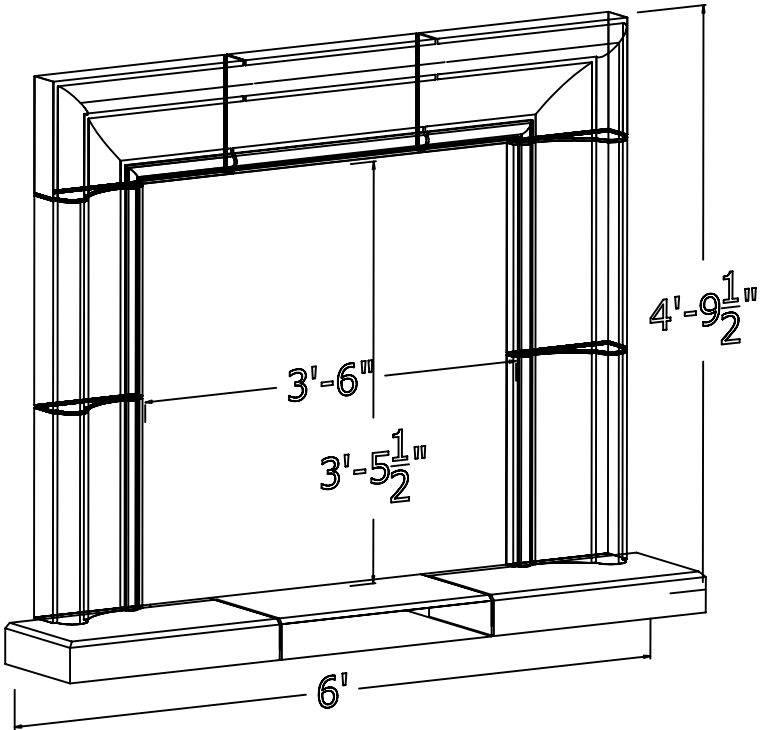

MILESTONE

Lightweight Cast Limestone
Amarillo, TX 79107
888-851-3381 www.milestoneltd.com

Specification Sheet

Catalog Number: F-30
Seattle Sq Fireplace
Scale: 3/4"=1'

SOME FIELD CUTTING MAY BE
REQUIRED TO REACH DESIRED
DIMENSIONS

1/4" SPACE SET FOR ALL JOINTS