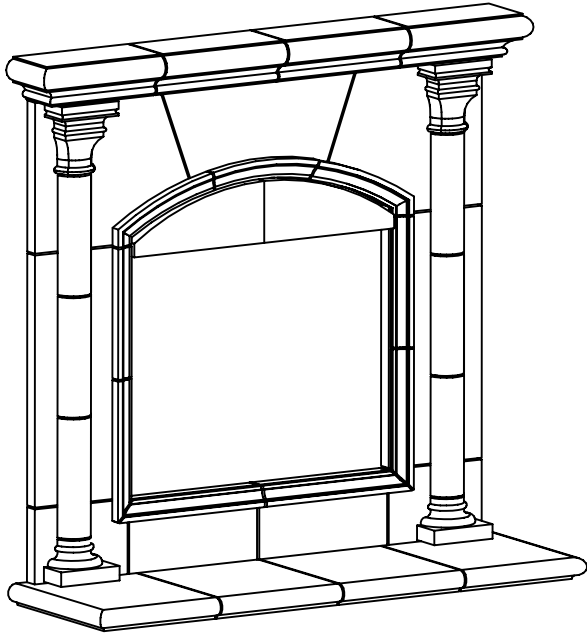

MILESTONE

Lightweight Cast Limestone
Amarillo, TX 79107
888-851-3381 www.milestoneltd.com

Specification Sheet

Catalog Number: F-21 NOIR

SCALE: 3/4" = 1'

SOME FIELD CUTTING MAY BE
REQUIRED TO REACH DESIRED
DIMENSIONS

1/4" SPACE SET FOR ALL JOINTS

Top View

1/2" = 1'

Front View

1/2" = 1'

Side View

1/2" = 1'