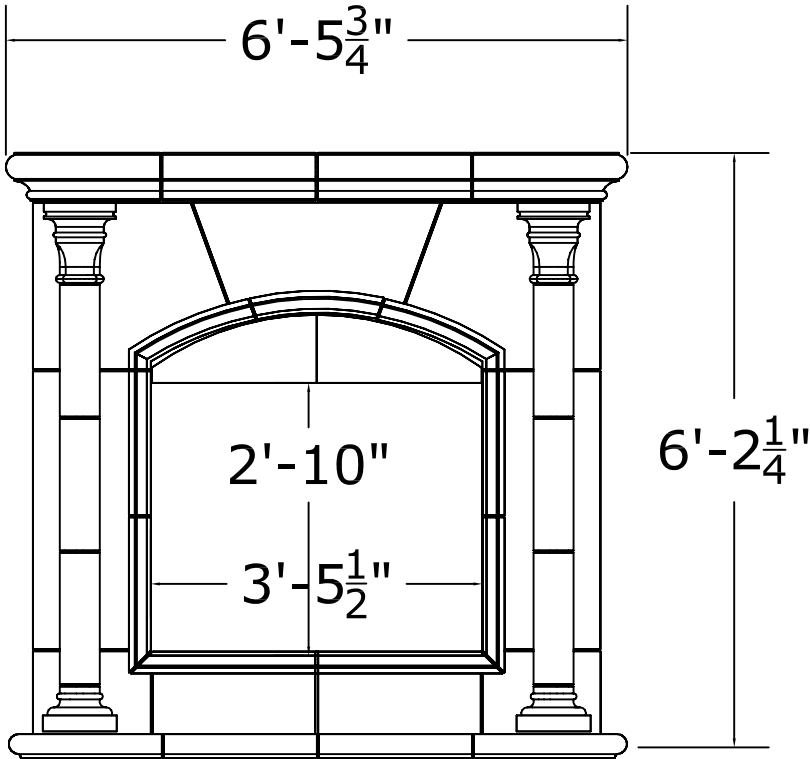

MILESTONE

Lightweight Cast Limestone
Amarillo, TX 79107
888-851-3381 www.milestoneltd.com

Specification Sheet

Catalog Number: F-21 NOIR

SCALE: 3/4" = 1'

SOME FIELD CUTTING MAY BE
REQUIRED TO REACH DESIRED
DIMENSIONS

1/4" SPACE SET FOR ALL JOINTS

Top View

1/2" = 1'

Front View

1/2" = 1'

Side View

1/2" = 1'