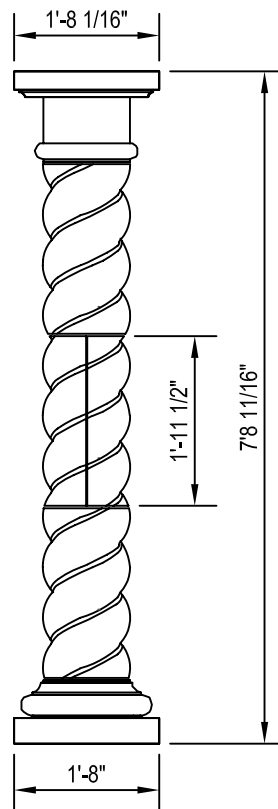

MILESTONE

MILESTONE ARCHITECTURAL ORNAMENTATION, INC.
4225 NE 9TH AVENUE
AMARILLO, TEXAS 79107
TOLL FREE: 1-888-851-3381
PHONE: (806) 381-4030
FAX: (806) 381-6996
www.milestoneltd.com

TOP VIEW

FRONT VIEW

NOTES:

1. INSTALLATION TO BE COMPLETED IN ACCORDANCE WITH MANUFACTURERS SPECIFICATIONS.
2. DO NOT SCALE DRAWINGS.
3. CONTRACTORS NOTE: FOR PROJECT AND PURCHASING INFORMATION VISIT www.CADdetails.com/info REFERENCE NUMBER 419-180.

COLUMN

MODEL COL-23, 12 INCH DIAMETER