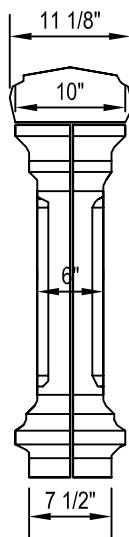

MILESTONE

MILESTONE ARCHITECTURAL ORNAMENTATION, INC.
4225 NE 9TH AVENUE
AMARILLO, TEXAS 79107
TOLL FREE: 1-888-851-3381
PHONE: (806) 381-4030
FAX: (806) 381-6996
www.milestoneltd.com

SIDE VIEW

FRONT VIEW

NOTES:

1. INSTALLATION TO BE COMPLETED IN ACCORDANCE WITH MANUFACTURERS SPECIFICATIONS.
2. DO NOT SCALE DRAWINGS.
3. ALL JOINTS SHOULD BE SET TO 1/4".
4. CONTRACTORS NOTE: FOR PROJECT AND PURCHASING INFORMATION VISIT www.CADdetails.com/info REFERENCE NUMBER 419-166.

BALUSTRADE

MODEL A16 - OLD WORLD