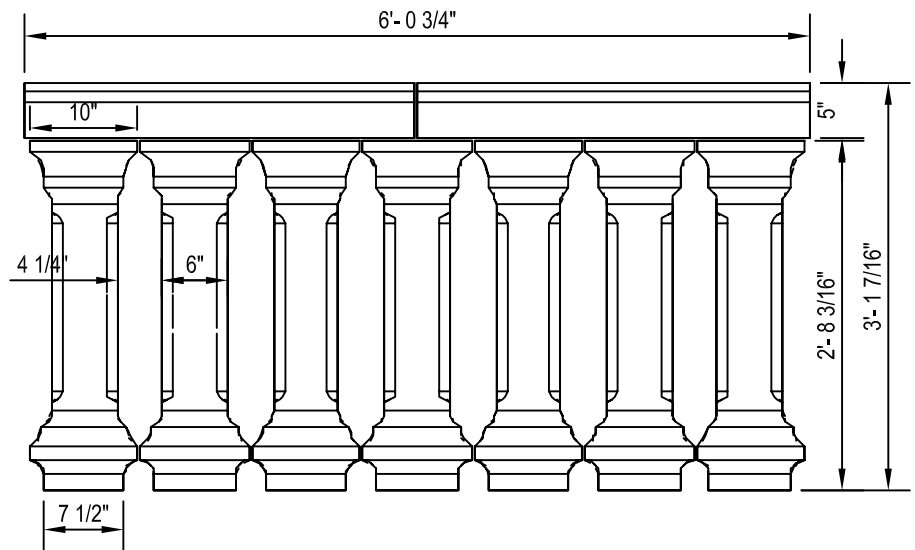

FRONT VIEW

NOTES:

1. INSTALLATION TO BE COMPLETED IN ACCORDANCE WITH MANUFACTURERS SPECIFICATIONS.
2. DO NOT SCALE DRAWINGS.
3. ALL JOINTS SHOULD BE SET TO 1/4".
4. CONTRACTORS NOTE: FOR PROJECT AND PURCHASING INFORMATION VISIT www.CADdetails.com/info REFERENCE NUMBER 419-166.

BALUSTRADE

MODEL A16 - OLD WORLD