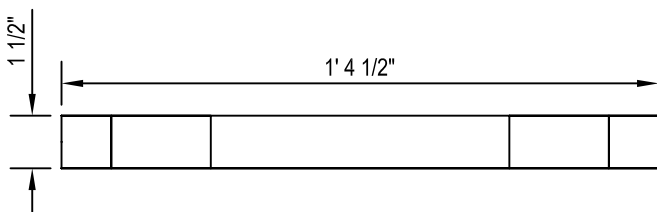

MILESTONE

MILESTONE ARCHITECTURAL ORNAMENTATION, INC.
4225 NE 9TH AVENUE
AMARILLO, TEXAS 79107
TOLL FREE: 1-888-851-3381
PHONE: (806) 381-4030
FAX: (806) 381-6996
www.milestoneltd.com

Catalog Number: A-65
Weight: lbs
Cuft: .16
ALL JOINTS SHOULD BE SET TO 1/4"

SIDE VIEW

FRONT VIEW

NOTES:

1. INSTALLATION TO BE COMPLETED IN ACCORDANCE WITH MANUFACTURERS SPECIFICATIONS.
2. DO NOT SCALE DRAWINGS.
3. CONTRACTORS NOTE: FOR PROJECT AND PURCHASING INFORMATION VISIT www.CADdetails.com/info REFERENCE NUMBER 419-138.

NUMBER PLATE

MODEL AE65 - THIN ADDRESS PLATE