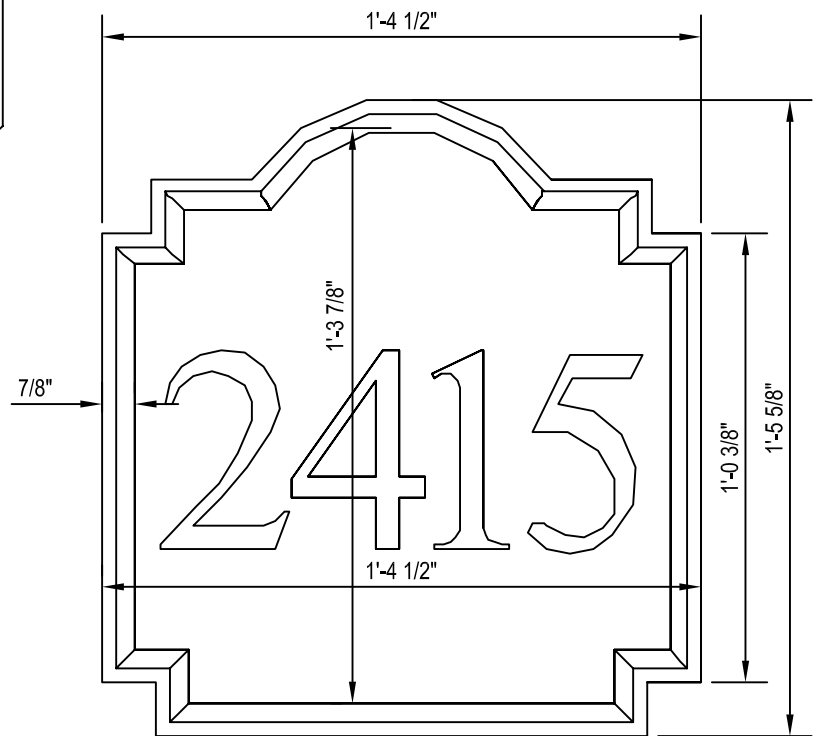

MILESTONE

MILESTONE ARCHITECTURAL ORNAMENTATION, INC.
4225 NE 9TH AVENUE
AMARILLO, TEXAS 79107
TOLL FREE: 1-888-851-3381
PHONE: (806) 381-4030
FAX: (806) 381-6996
www.milestoneltd.com

Catalog Number: A-65
Weight: lbs
Cuft: .16
ALL JOINTS SHOULD BE SET TO 1/4"

SIDE VIEW

FRONT VIEW

NOTES:

1. INSTALLATION TO BE COMPLETED IN ACCORDANCE WITH MANUFACTURERS SPECIFICATIONS.
2. DO NOT SCALE DRAWINGS.
3. CONTRACTORS NOTE: FOR PROJECT AND PURCHASING INFORMATION VISIT www.CADdetails.com/info REFERENCE NUMBER 419-138.

NUMBER PLATE

MODEL AE65 - THIN ADDRESS PLATE