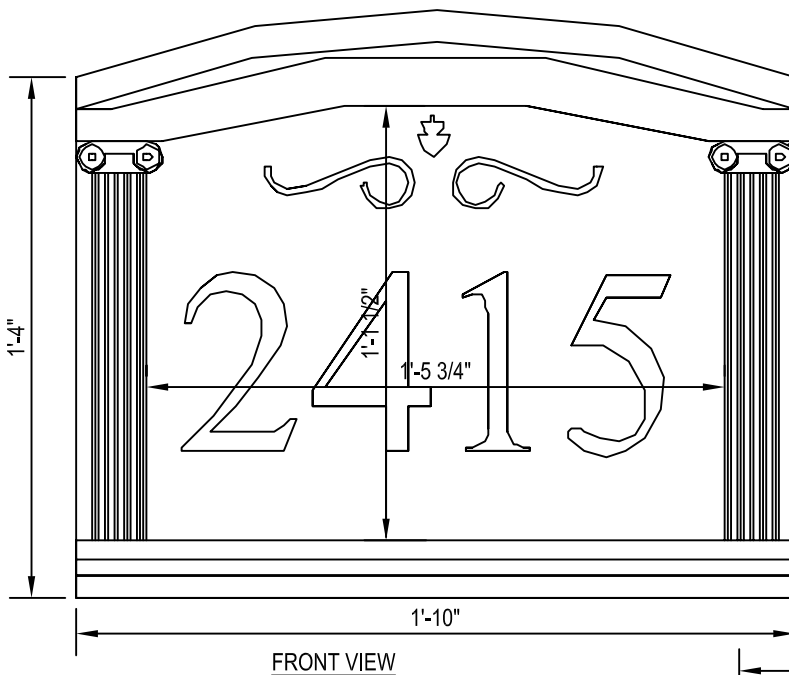

MILESTONE

MILESTONE ARCHITECTURAL ORNAMENTATION, INC.
4225 NE 9TH AVENUE
AMARILLO, TEXAS 79107
TOLL FREE: 1-888-851-3381
PHONE: (806) 381-4030
FAX: (806) 381-6996
www.milestoneltd.com

Catalog Number: A-41
Weight: 50lbs
Cuft: .76

ALL JOINTS SHOULD BE
SET TO 1/4"

SIDE VIEW

NOTES:

1. INSTALLATION TO BE COMPLETED IN ACCORDANCE WITH MANUFACTURERS SPECIFICATIONS.
2. DO NOT SCALE DRAWINGS.
3. CONTRACTORS NOTE: FOR PROJECT AND PURCHASING INFORMATION VISIT www.CADdetails.com/info REFERENCE NUMBER 419-134.

NUMBER PLATE

MODEL AE41 - COLUMN ADDRESS PLATE