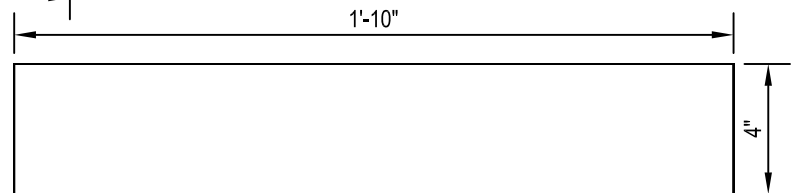

ALL JOINTS SHOULD BE
SET TO 1/4"

SIDE VIEW

NOTES:

1. INSTALLATION TO BE COMPLETED IN ACCORDANCE WITH MANUFACTURERS SPECIFICATIONS.
2. DO NOT SCALE DRAWINGS.
3. CONTRACTORS NOTE: FOR PROJECT AND PURCHASING INFORMATION VISIT www.CADdetails.com/info REFERENCE NUMBER 419-134.

NUMBER PLATE

MODEL AE41 - COLUMN ADDRESS PLATE